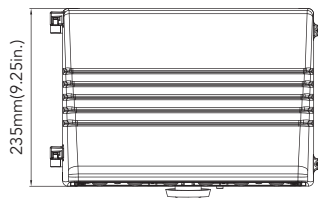

- Estimated 50,000-hour LED lifespan based on IES LM-80 results and TM-21 calculations.

Warranty

- Five-year warranty.

DIMENSIONS

unit: mm/inch

Medium Size

Net Weight
27W: 6.567lb
45W: 6.938lb
70W: 7.143lb

Large Size