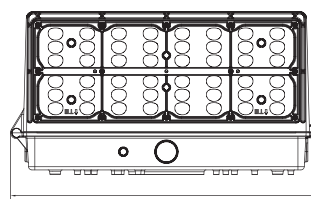

- Estimated 50,000-hour LED lifespan based on IES LM-80 results and TM-21 calculations.

Warranty

- Five-year warranty.

DIMENSIONS

unit: mm/inch

Medium Size

Net Weight
27W: 6.567lb
45W: 6.938lb
70W: 7.143lb

Large Size

Net Weight
90W: 10.721lb
135W: 11.195lb

PERFORMANCE DATA

SYSTEM WATTS	VOLTAGE	CRI	LUMENS (4000K)	LPW (4000K)	LUMENS (5000K)	LPW (5000K)
27W	120-277VAC	70	3700lm	137 lm/W	3750lm	139 lm/W
45W	120-277VAC	70	6000lm	133 lm/W	6100lm	136 lm/W
	347-480VAC	70	6500lm	144 lm/W	6600lm	147 lm/W
70W	120-277VAC	70	9400lm	134 lm/W	9450lm	135 lm/W
	347-480VAC	70	9300lm	133 lm/W	9400lm	134 lm/W
90W	120-277VAC	70	12000lm	133 lm/W	12200lm	136 lm/W
	347-480VAC	70	12000lm	133 lm/W	12200lm	136 lm/W
135W	120-277VAC	70	18000lm	135 lm/W	18000lm	135 lm/W
	347-480VAC	70	18000lm	135 lm/W	18000lm	135 lm/W