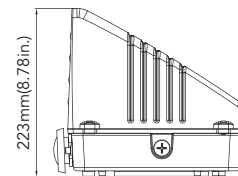

- Estimated 50,000-hour LED lifespan based on IES LM-80 results and TM-21 calculations.

Warranty

- Five-year warranty.

DIMENSIONS

unit: mm/inch

Medium Size

Net Weight
27W: 6.567lb
45W: 6.938lb
70W: 7.143lb

Large Size