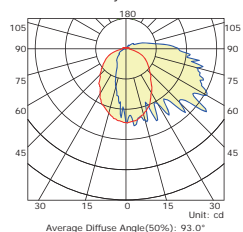

DIMENSION

unit: inch/mm

Medium Size

Weight
45W: 7.10lb
70W: 7.396lb

Large Size

Weight
90W: 10.89lb
135W: 11.62lb

PHOTOMETRICS

Medium size

Luminous Intensity Distribution Curve

Large size

Luminous Intensity Distribution Curve

ORDERING GUIDE

Example: WP06 45W 27V 50K Y Y Y

Fixture Type	Wattage	Voltage	CCT	Finish	Sensor (Option)	Photocell (Option)	Emergency Battery (Option)
<input type="text"/>	<input type="text"/>	<input type="text"/>	<input type="text"/>	<input type="text"/>	<input type="text"/>	<input type="text"/>	<input type="text"/>
WP06 Wall Pack Series	30 30W 45 45W 70 70W 90 90W 135 135W	27V 100-277V	40K 4000K 50K 5000K	D Dark Bronze B Black W White	M With Sensor Blank Without Sensor	P1 120V Photocell P0 277V Photocell Blank Without Photocell	B Emergency Battery Blank Without Emergency Battery