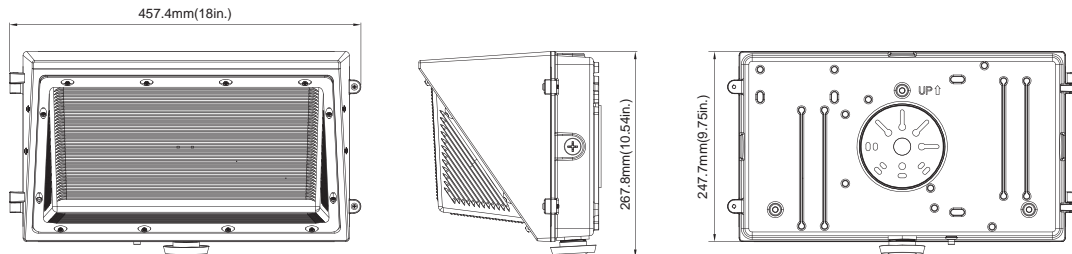

DIMENSION

unit: inch/mm

Medium Size

Weight
45W: 7.10lb
70W: 7.396lb

Large Size

Weight
90W: 10.89lb
135W: 11.62lb

PHOTOMETRICS

Medium size

Luminous Intensity Distribution Curve

Large size

Luminous Intensity Distribution Curve

ORDERING GUIDE

Example: WP06 45W 27V 50K Y Y Y

Fixture Type	Wattage	Voltage	CCT	Finish	Sensor (Option)	Photocell (Option)	Emergency Battery (Option)
<input type="text"/>	<input type="text"/>	<input type="text"/>	<input type="text"/>	<input type="text"/>	<input type="text"/>	<input type="text"/>	<input type="text"/>
WP06 Wall Pack Series	30 30W 45 45W 70 70W 90 90W 135 135W	27V 100-277V	40K 4000K 50K 5000K	D Dark Bronze B Black W White	M With Sensor Blank Without Sensor	P1 120V Photocell P0 277V Photocell Blank Without Photocell	B Emergency Battery Blank Without Emergency Battery