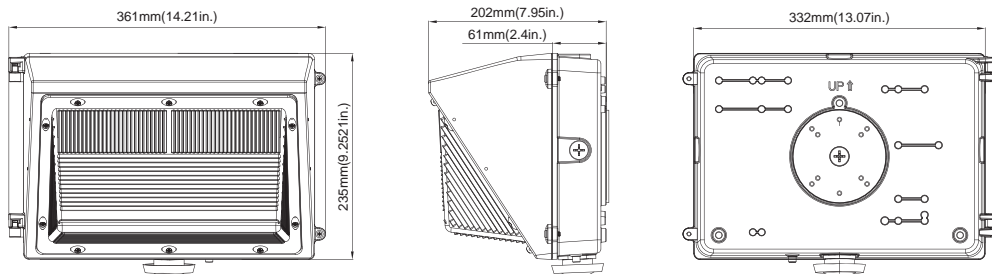

Applications:

Security, pathway and perimeter lighting, Building entryways and walkways

Features

- Sealed die-casting profile for indoor and outdoor applications.
- Voltage is 120-277V, 1-10V dimmable.
- Lumen output from 3300-15100lm with efficacy up to 113lm/W.
- Polycarbonate optical lens with UV stabilizers
- Photocell and Motion Sensor optional and supports Emergency Battery
- Replacing 100W MH and 400W MH.
- Operating temperature is -40°C to 40°C (-40°F to 104°F).
- UL/cUL wet location.

Medium Size: 30W/45W/70W

Large Size: 90W/135W

PERFORMANCE DATA

		4000K(70CRI)		5000K(70CRI)	
RATED WATTS	VOLTAGE	LUMENS	LPW	LUMENS	LPW
30W	120-277VAC	3300lm	110 lm/W	3400lm	113 lm/W
45W	120-277VAC	4900lm	109 lm/W	4900lm	109 lm/W
70W	120-277VAC	7800lm	111 lm/W	7800lm	111 lm/W
90W	120-277VAC	9900lm	110 lm/W	9900lm	110 lm/W
135W	120-277VAC	15100lm	112 lm/W	15100lm	112 lm/W

DIMENSION

unit: inch/mm

Medium Size

Weight
45W: 7.10lb
70W: 7.396lb

Large Size

Weight
90W: 10.89lb
135W: 11.62lb

PHOTOMETRICS

Medium size