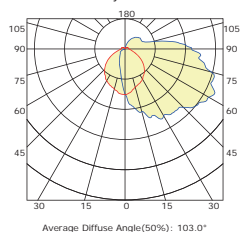

DIMENSION

unit: inch/mm

Medium Size

Weight
45W: 7.10lb
70W: 7.396lb

Large Size

Weight
90W: 10.89lb
135W: 11.62lb

PHOTOMETRICS

Medium size

Luminous Intensity Distribution Curve

Large size

Luminous Intensity Distribution Curve

ORDERING GUIDE

Example: WP06 45W 27V 50K Y Y Y

Fixture Type	Wattage	Voltage	CCT	Finish	Sensor (Option)	Photocell (Option)	Emergency Battery (Option)
<input type="text"/>	<input type="text"/>	<input type="text"/>	<input type="text"/>	<input type="text"/>	<input type="text"/>	<input type="text"/>	<input type="text"/>
WP06 Wall Pack Series	30 30W 45 45W 70 70W 90 90W 135 135W	27V 100-277V	40K 4000K 50K 5000K	D Dark Bronze B Black W White	M With Sensor Blank Without Sensor	P1 120V Photocell P0 277V Photocell Blank Without Photocell	B Emergency Battery Blank Without Emergency Battery