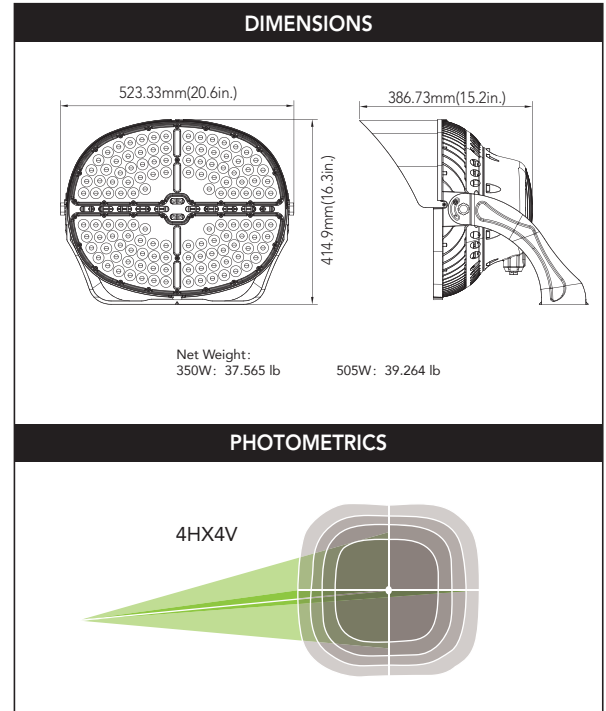

SPECIFICATION FEATURES

Construction

- Sealed die-casting profile for outdoor applications
- Low profile, 3G vibration rated compact design minimizes wind load requirements.
- Housing is completely sealed against moisture and environmental contaminants (IP65).

Optics

- Available in NEMA 4Hx4V distributions.
- Light engines are available in standard 4000 K, 5000 K and 5700 K (70/80/90 CRI) configurations.
- Scalable Lumen Packages from 49,500 to 70,000 Lumens.
- Optics is precisely designed to shape the distribution, maximizing efficiency and application spacing.

Electrical

- Universal 120-277 VAC or 347-480 VAC input voltage
- Standard with 0-10V dimming driver(s)
- Built in surge suppression with 10KA @120-277V(20KA @347-480V).
- THD: ≤20%
- Power Factor: ≥90%

Ambient Temperature

- Ambient operating temperature -40° C to 55° C (-40 F to 131 F).

Lifespan

- Estimated 100,000-hour LED lifespan based on IES LM-80 results and TM-21 calculations

Note

- Actual performance may differ as a result of end-user environment and application. All values are design or typical values, measured under laboratory conditions at 25 C (±5 C) specifications subject to change without notice.

Certifications

- DesignLights Consortium™ Qualified.
- UL cUL wet location listed.
- Note: DesignLights Consortium™ Qualified and classified for DLC Standard, refer to www.designlights.org for details.

PERFORMANCE DATA

SYSTEM WATTS	VOLTAGE	NEMA	EPA	CRI	LUMENS (4000K)	LPW (4000K)	LUMENS (5000K)	LPW (5000K)	LUMENS (5700K)	LPW (5700K)
350W	120-277V/347-480V	4Hx4V	0.8218	70	51000lm	146 lm/W	51000lm	146 lm/W	49500lm	141 lm/W
505W	120-277V/347-480V	4Hx4V	0.8218	70	70000lm	139 lm/W	70000lm	139 lm/W	68000lm	135 lm/W

ELECTRICAL DATA

Number Of Drivers	Driver Current (mA)	Nominal Power (W)	INPUT VOLTAGE (V)	CURRENT (Amps)
1	2400	350	120	2.92
		350	208	1.68
		350	240	1.46
		350	277	1.26
		350	347	1.01
		350	480	0.73
1	2350	505	120	4.21
		505	208	2.43
		505	240	2.10
		505	277	1.82
	2500	505	347	1.46
		505	480	1.05