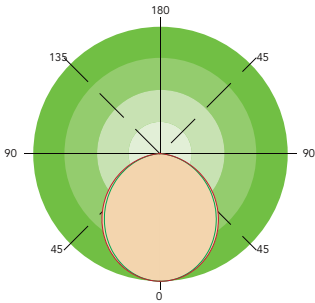

DIMENSION

unit: inch/mm

90W/E130W

Weight
90W: 5.84 lbs
E130W: 7.32 lbs

L130W/L180W/L210W

Weight
L130W: 13.91 lbs
L180W: 14.76 lbs
L210W: 15.12 lbs

130W/180W/210W

Weight
130W: 8.92 lbs
180W: 9.19 lbs
210W: 9.26 lbs

270W/300W/370W

Weight
270W: 22.46 lbs
300W: 22.49 lbs
370W: 22.50 lbs

PHOTOMETRICS

General

ACCESSORY

Every fixture can be fitted with wire guard to avoid luminous surface being damaged.

ORDERING GUIDE

Example: MLH04130W27V50KCD