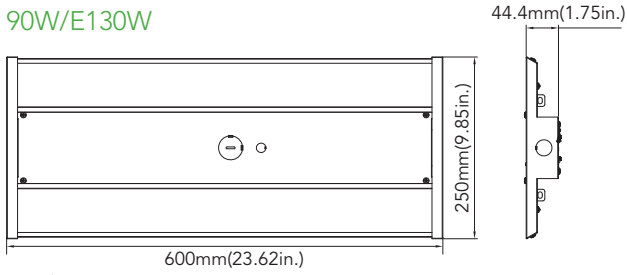

DIMENSION

unit: inch/mm

90W/E130W

Weight
90W: 5.84 lbs
E130W: 7.32 lbs

L130W/L180W/L210W

Weight
L130W: 13.91 lbs
L180W: 14.76 lbs
L210W: 15.12 lbs

130W/180W/210W

Weight
130W: 8.92 lbs
180W: 9.19 lbs
210W: 9.26 lbs

270W/300W/370W

Weight
270W: 22.46 lbs
300W: 22.49 lbs
370W: 22.50 lbs

PHOTOMETRICS

General

ACCESSORY

Every fixture can be fitted with wire guard to avoid luminous surface being damaged.

ORDERING GUIDE

Example: MLH04130W27V50KCD