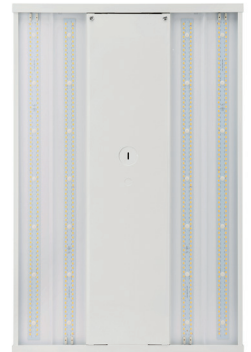

Applications:

Suitable for commercial, retail and institutional applications including gymnasiums, factories and warehouses.

Features

- Visual comfortable light comes from a simple contour.
- Best choice for replacing fluorescent lamps with high efficacy.
- Voltage is 120-277V & 347-480V.
- Optional prismatic diffuser reduces glare light toughly.
- Optional frosted diffuser delivers best light uniformity.
- Motion Sensor optional and supports Emergency Battery.
- Standard 1-10V dimming.
- Steel wire rope(default included), pendant or surface mounting available.
- Projected life span of 50,000 hrs.
- Operating temperature is -40℃ to 55℃ (-40℉ to 131℉).

90W&E130W

130W&180W&210W

L130W&L180W&L210W

270W&300W&370W

DIFFUSER OPTIONS

Clear Diffuser (High efficacy)

Prismatic Diffuser (Low glare)

Frosted Diffuser (Soft light)