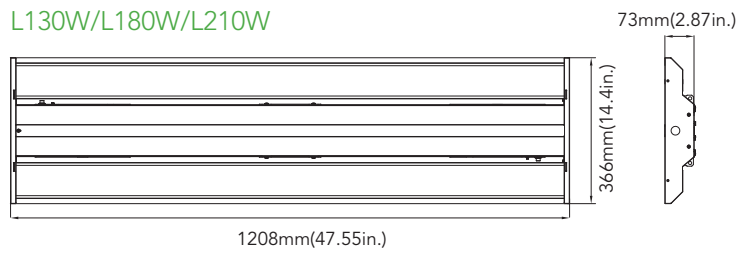

DIMENSION

unit: inch/mm

90W/E130W

Weight
90W: 5.84 lbs
E130W: 7.32 lbs

L130W/L180W/L210W

Weight
L130W: 13.91 lbs
L180W: 14.76 lbs
L210W: 15.12 lbs

130W/180W/210W

Weight
130W: 8.92 lbs
180W: 9.19 lbs
210W: 9.26 lbs

270W/300W/370W

Weight
270W: 22.46 lbs
300W: 22.49 lbs
370W: 22.50 lbs

PHOTOMETRICS

General

ACCESSORY

Every fixture can be fitted with wire guard to avoid luminous surface being damaged.

ORDERING GUIDE

Example: MLH04130W27V50KCD