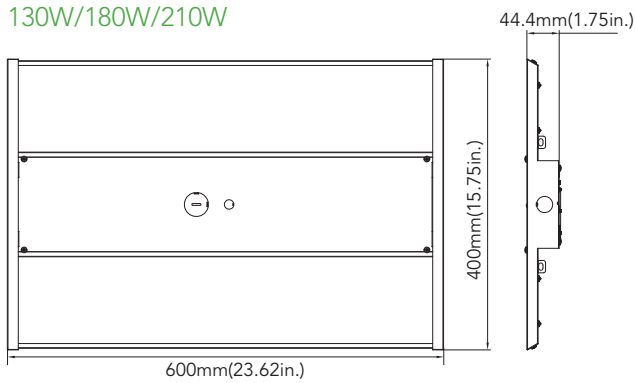

DIMENSION

unit: inch/mm

90W/E130W

Weight
90W: 5.84 lbs
E130W: 7.32 lbs

L130W/L180W/L210W

Weight
L130W: 13.91 lbs
L180W: 14.76 lbs
L210W: 15.12 lbs

130W/180W/210W

Weight
130W: 8.92 lbs
180W: 9.19 lbs
210W: 9.26 lbs

270W/300W/370W

Weight
270W: 22.46 lbs
300W: 22.49 lbs
370W: 22.50 lbs

PHOTOMETRICS

General

ACCESSORY

Every fixture can be fitted with wire guard to avoid luminous surface being damaged.

ORDERING GUIDE

Example: MLH04130W27V50KCD