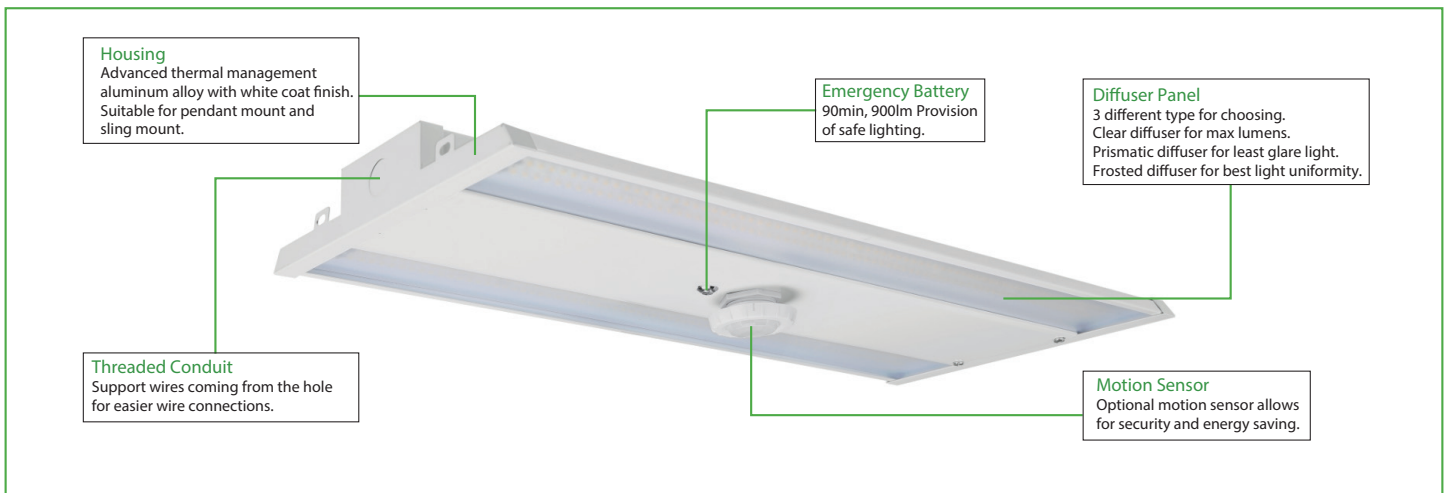

Applications:

Suitable for commercial, retail and institutional applications including gymnasiums, factories and warehouses.

Features

- Visual comfortable light comes from a simple contour.
- Best choice for replacing fluorescent lamps with high efficacy.
- Voltage is 120-277V & 347-480V.
- Optional prismatic diffuser reduces glare light toughly.
- Optional frosted diffuser delivers best light uniformity.
- Motion Sensor optional and supports Emergency Battery.
- Standard 1-10V dimming.
- Steel wire rope(default included), pendant or surface mounting available.
- Projected life span of 50,000 hrs.
- Operating temperature is -40℃ to 55℃ (-40℉ to 131℉).

90W&E130W

130W&180W&210W

L130W&L180W&L210W

270W&300W&370W

DIFFUSER OPTIONS

Clear Diffuser (High efficacy)

Prismatic Diffuser (Low glare)

Frosted Diffuser (Soft light)