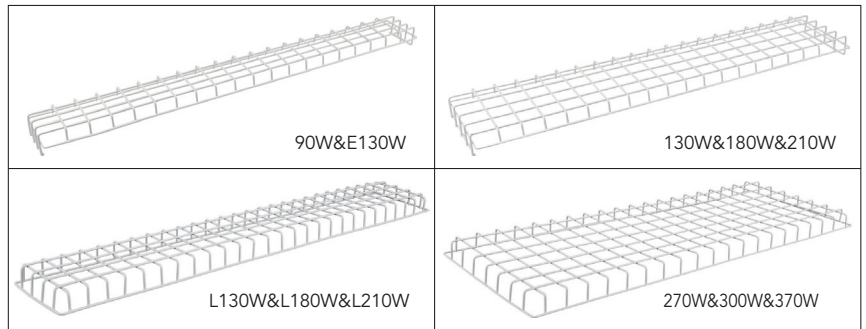

DIMENSION

unit: inch/mm

90W/E130W

Weight
90W: 5.84 lbs
E130W: 7.32 lbs

L130W/L180W/L210W

Weight
L130W: 13.91 lbs
L180W: 14.76 lbs
L210W: 15.12 lbs

130W/180W/210W

Weight
130W: 8.92 lbs
180W: 9.19 lbs
210W: 9.26 lbs

270W/300W/370W

Weight
270W: 22.46 lbs
300W: 22.49 lbs
370W: 22.50 lbs

PHOTOMETRICS

General

ACCESSORY

Every fixture can be fitted with wire guard to avoid luminous surface being damaged.

ORDERING GUIDE

Example: MLH04130W27V50KCD