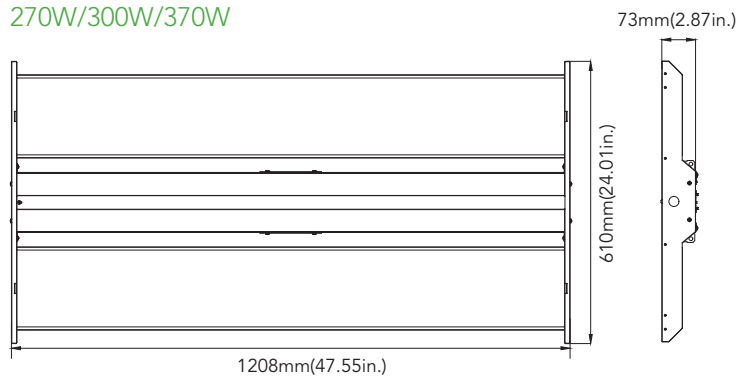

DIMENSION

unit: inch/mm

90W/E130W

Weight
90W: 5.84 lbs
E130W: 7.32 lbs

L130W/L180W/L210W

Weight
L130W: 13.91 lbs
L180W: 14.76 lbs
L210W: 15.12 lbs

130W/180W/210W

Weight
130W: 8.92 lbs
180W: 9.19 lbs
210W: 9.26 lbs

270W/300W/370W

Weight
270W: 22.46 lbs
300W: 22.49 lbs
370W: 22.50 lbs

PHOTOMETRICS

General

ACCESSORY

Every fixture can be fitted with wire guard to avoid luminous surface being damaged.

ORDERING GUIDE

Example: MLH04130W27V50KCD