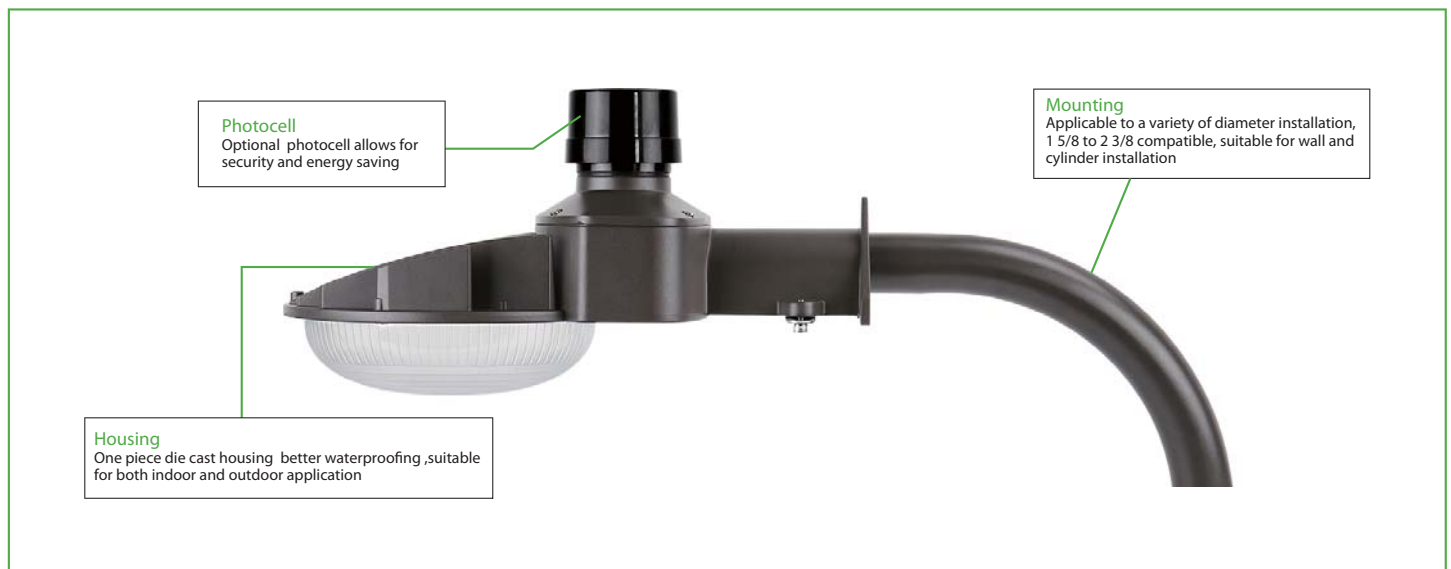

Applications:

Backyards, service road and effective for security and perimeter lighting

Features

- Suitable for WET location/Outdoor
- Voltage is 120-277V and replacing 100W MH and 175W MH.
- Outstanding thermal solution allows for usage in commercial application
- Available in durable polyester dark bronze or silver grey powder coat
- Built-in UL class 2 driver, optional for photocell.
- Optional steel powder coated arm.
- Operating temperature is -40°C to 45°C (-40°F to 113°F).
- UL/cUL listed and DLC qualified.