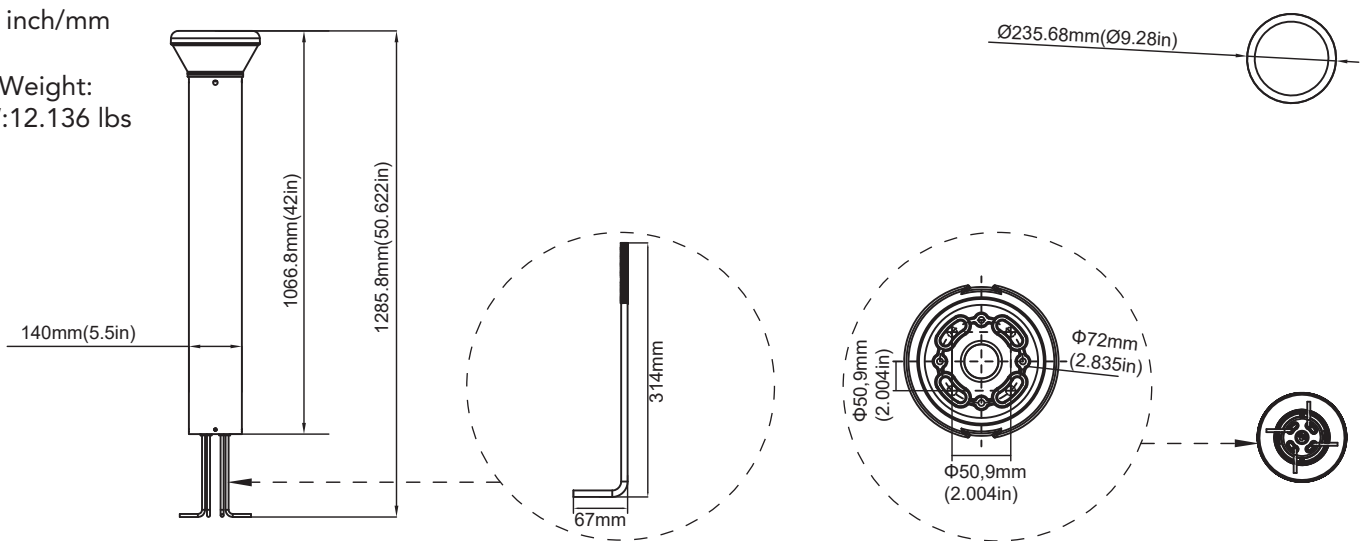

Applications:

Suitable for building entryways, walking paths and pedestrian plazas, as well as any other location requiring a low-mounting-height light source.

Features

- Efficacy higher than 115 lm/W with zero uplight while consumes 26W.
- Round appearance for good decorative effect, sized in 3.5ft height.
- Dark bronze polyester powder-coat finish.
- 360 degrees surround illumination with 80 CRI.
- 1-10V dimming and projected over 50,000 hrs life span.
- Operating temperature is -40°C to 40°C (-40°F to 113°F).
- Optional emergency function for emergency needs.
- Robust ground cage pre-buried installation.
- UL/cUL wet location listed and DLC qualified.

PERFORMANCE DATA

		4000K(80CRI)		5000K(80CRI)	
SYSTEM WATTS	VOLTAGE	LUMENS	LPW	LUMENS	LPW
26W	120-277V	3000lm	115 lm/W	3100lm	119 lm/W

ELECTRICAL DATA

Number Of Drivers	Driver Current (mA)	Nominal Power (W)	INPUT VOLTAGE (V)	CURRENT (Amps)
1	670	26	120	0.22
		26	208	0.13
		26	240	0.11
		26	277	0.09

DIMENSION

unit: inch/mm

Net Weight:
26W:12.136 lbs

ORDERING GUIDE

Example: MBL0126W27V50KD

Fixture Type	Wattage	Voltage	CCT	Finish	Backup Battery (Option)	Internal Code
<input type="text"/>	<input type="text"/>	<input type="text"/>	<input type="text"/>	<input type="text"/>	<input type="text"/>	<input type="text"/>
MBL01 Bollard Light	26 26W	27V 120-277V	40K 4000K 50K 5000K	D Dark Bronze B Black W White	B With Emergency Battery Blank Without Emergency Battery	Blank Alphanumeric